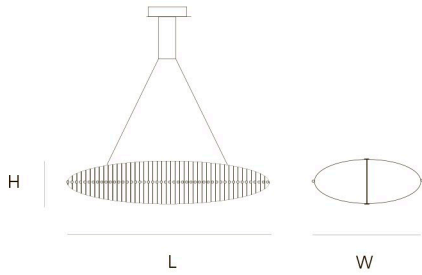

## FIELTEBEK 120 by Jan Pauwels

A floating fish skeleton made of illuminated metal rods. Available in 3 sizes and 3 finishes.

### DIMENSIONS

L	120 cm	47,2 inch
H	32 cm	12,6 inch
W	55 cm	21,7 inch

### CANOPY

Ø	20 cm	7,9 inch
H	5 cm	2,0 inch

### DIMENSIONS

L	150 cm	59,1 inch
H	45 cm	17,7 inch
W	65 cm	25,6 inch