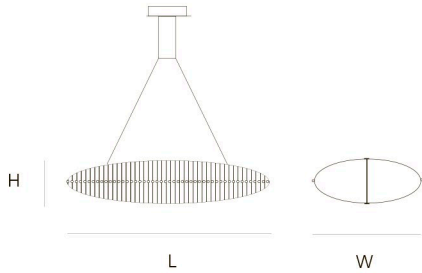

### DIMENSIONS

L	120 cm	47,2 inch
H	32 cm	12,6 inch
W	55 cm	21,7 inch

### TYPE.NR

● 11-8301-3E  
● 11-8301-1E  
● 11-8301-6E

**STANDARD** The fixture is supplied with lamps. Black canopy with cover plate in matching colour of the fixture. Leading and trailing edge dimmable. Nickel, natural brass or blackened natural brass. Brass will turn darker in time and can show stains.

## FIELTEBEK 150 by Jan Pauwels

A floating fish skeleton made of illuminated metal rods. Available in 3 sizes and 3 finishes.

### DIMENSIONS

L	150 cm	59,1 inch
H	45 cm	17,7 inch
W	65 cm	25,6 inch