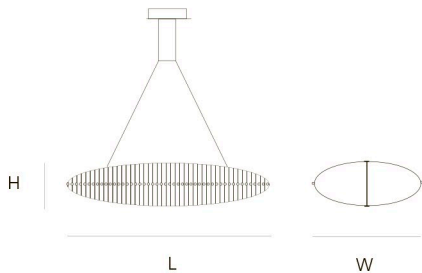

FIELTEBEK 200 by Jan Pauwels

A floating fish skeleton made of illuminated metal rods. Available in 3 sizes and 3 finishes.

DIMENSIONS

L	200 cm	78,7 inch
H	55 cm	21,7 inch
W	75 cm	29,5 inch

CANOPY

Ø	20 cm	7,9 inch
H	5 cm	2,0 inch

CABLE LENGTH

Up to 200 cm 78,7 inch

LIGHTSOURCE

78x led E10, 12V/0.33W,
2600K, 1794 LM

5 6 200x65x80cm
2,5 3 34x34x17cm

FINISH

Nickel
Brass
Black Brass

TYPE.NR

● 11-8301-2E
● 11-8301-5E
● 11-8301-8E

STANDARD The fixture is supplied with lamps. Black canopy with cover plate in matching colour of the fixture. Leading and trailing edge dimmable. Nickel, natural brass or blackened natural brass. Brass will turn darker in time and can show stains.

OPTIONAL 3000K or 3500K led.